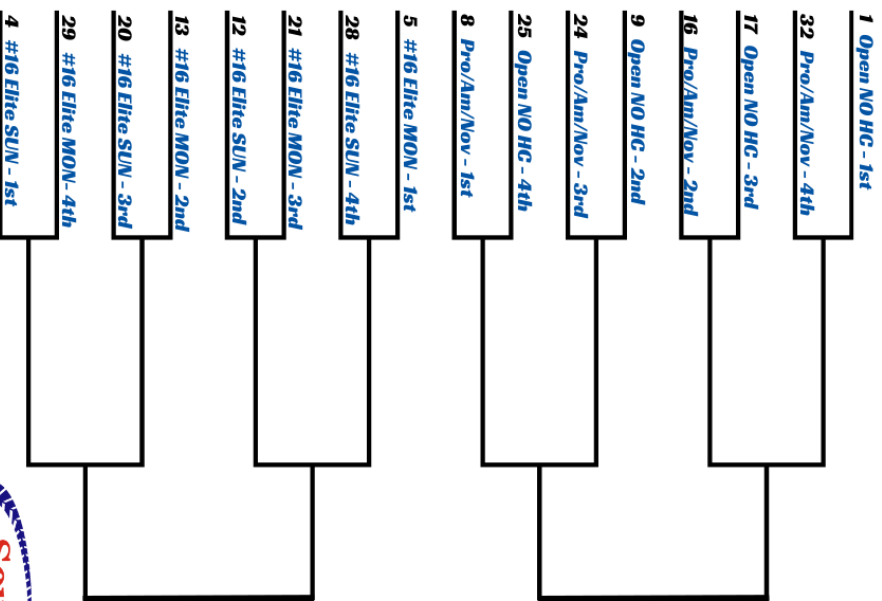

FEATURED TEAM SPONSORS

UTAH DAYS OF '47 RODEO UTAH TEAM PENNING CUP

FIRST ROUND

SWEET 16

ELITE 8

FINAL FOUR

FINAL FOUR

ELITE 8

SWEET 16

FIRST ROUND

THE FINAL FOUR
COMPETE IN THE
DAYS OF '47 RODEO
PERFORMANCE ON
JULY 23rd, 2024

OPEN/NO HC PLACE - SEED	OPEN HC PLACE - SEED	#19 PLACE - SEED	#16 ELITE SUN PLACE - SEED
1ST PLACE - 1	1ST PLACE - 2	1ST PLACE - 3	1ST PLACE - 4
2ND PLACE - 9	2ND PLACE - 10	2ND PLACE - 11	2ND PLACE - 12
3RD PLACE - 17	3RD PLACE - 18	3RD PLACE - 19	3RD PLACE - 20
4TH PLACE - 25	4TH PLACE - 26	4TH PLACE - 27	4TH PLACE - 28
#16 ELITE MON PLACE - SEED	#12 PLACE - SEED	#9 PLACE - SEED	PRO/AM/NOV PLACE - SEED
1ST PLACE - 5	1ST PLACE - 6	1ST PLACE - 7	1ST PLACE - 8
2ND PLACE - 13	2ND PLACE - 14	2ND PLACE - 15	2ND PLACE - 16
3RD PLACE - 21	3RD PLACE - 22	3RD PLACE - 23	3RD PLACE - 24
4TH PLACE - 29	4TH PLACE - 30	4TH PLACE - 31	4TH PLACE - 32